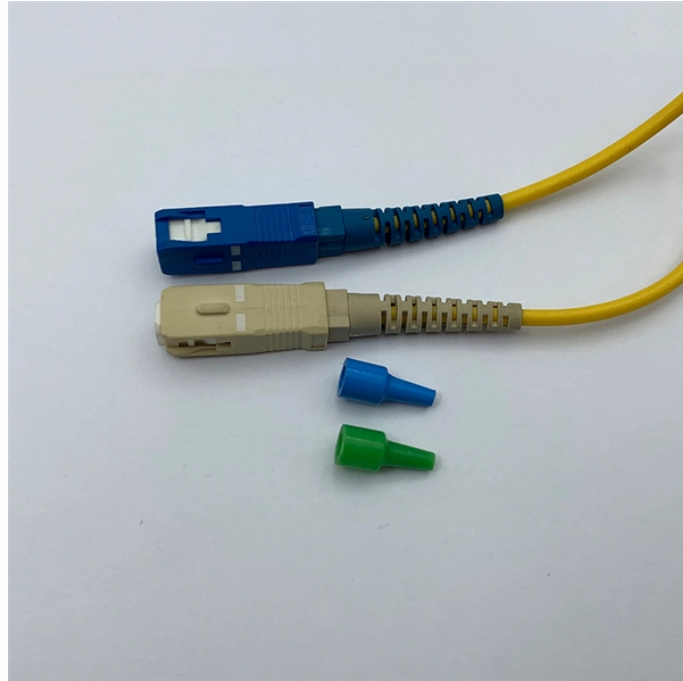

Power Plant Fiberglass Cable Trays

Power Plant Fiberglass Cable Trays

Cable tray and ladder systems Fiberglass cable ladder and cable channel tray Eaton's fiberglass cable tray is approved by the American Bureau of Shipping (ABS) Building and Classing Steel Vessels 4-8 ...

Our fiberglass cable tray has been designed by our technical experts to meet customer needs for quality performance in the harshest environments. Our Glass-Reinforced Polymer (GRP) cable tray systems ...

Bedford's PROGrid® fiberglass molded grating supports safe movement throughout utility and power generation facilities, serving as durable walking surfaces for platforms, catwalks, stair systems and ...

Fiberglass Cable Trays are lightweight, corrosion-resistant, and durable cable management solutions designed for industrial, chemical, and power applications, ensuring safe cable support, easy ...

FRP Cable Trays are a superior alternative to conventional steel or aluminum trays, particularly in aggressive environments such as chemical plants, coastal installations, and power stations.