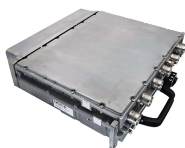

QSFPTEK QT860 is a series of box architecture Optical Transport Network (OTN) transmission equipment that supports highly integrated MUX/DEMUX/OEO/EDFA/DCM/OLP ...