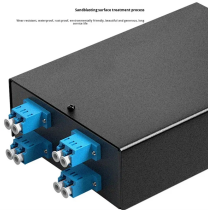

Discover our 1U aluminum rackmount chassis, perfect for custom server setups. Starting from about $5, order as few as 1 unit. Compatible with 19-inch racks, ideal for electronic power boxes and server ...

Configure 19" Rackmount servers offered in 1U, 2U, 3U, 4U & 5U rack mount server cases. Shop and customize your rackmount server online!

Broadest range of server case chassis available in all form factors. Modular with hot-swappable components, supporting the latest motherboards for Intel® and AMD processors.