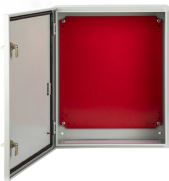

## Practical Diagrams of Fiber Optic Patch Panels

## Practical Diagrams of Fiber Optic Patch Panels

Use tube optical fibre cables The fibre-optic patch panel KB201 is intended for 48 fibres terminated with SC-duplex connectors. Each KB201 can hold a maximum of 4 splice cassettes corresponding to 48 ...

Be among the first to receive important product updates, insights and news.

An optical Distribution Frame (ODF) or patch panel is the starting point for optical cables, most commonly found in rack cabinets in Head End (HE)/Central Office (CO)/Point of Presence ...

What is a Fiber Patch Panel? Fiber optic patch panels are enclosures that act as a distribution hub for fiber cable. A bulk (multi-strand) fiber cable enters the patch panel and then each fiber strand is ...