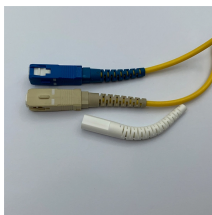

AutoCAD drawing featuring detailed plan and elevation views of a 24T Fiber Optic Patch Panel.