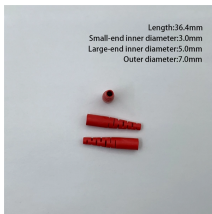

With our in-depth expertise and many years of experience, R. STAHL is the perfect partner for explosion-protected power distribution in any instrumentation and control engineering, battery ...