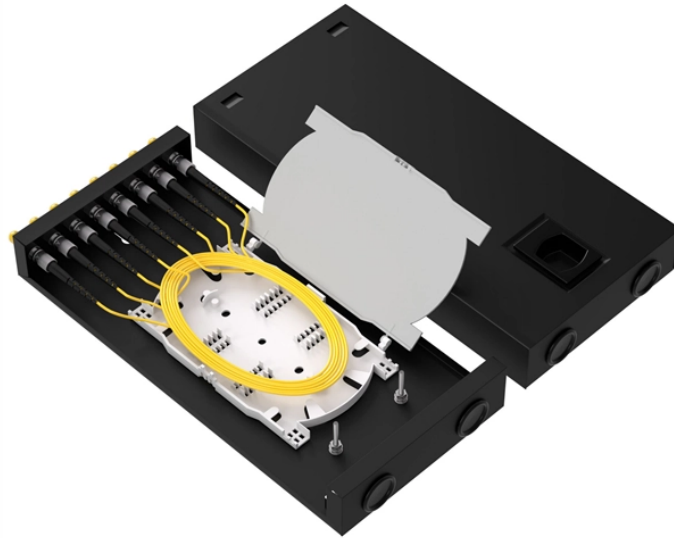

### Overview

Nintendo says it is raising the Switch 2's price from \$450 to \$500 in the U. due to "changes in market conditions," most notably the global shortage of random access memory (RAM). Omada Access Switches are the ideal cost-effective solution for small and medium-sized businesses. Join An IT Community Designed to Foster Business Growth. Maximize Budget, Ensure Timely Delivery Quad-shield RF cable bundle, RF Switch to HFC plant, 3m. Built for access, edge, and core roles, these switches support Gigabit, Multi-Gig, 10GbE, and 25GbE connectivity, delivering fast and. Our offering ranges from Layer 2 vs Layer 3 switch capabilities, enabling all types of network design inclusive of access layer network, aggregation, and small core deployments. Fast shipping and free tech support.

## Price Access Switch LPO

Discover Omada Access Switches, the cost-effective solution for SMBs. Find versatile rackmount, compact, and silent fanless PoE models perfect for any business.

HPC-E-3750G Stackable Switch 48-port 10/100/1000 + 4x SFP. Accessory kit containing 30 plugs to make the switch IP30.

Check Access Switches price and buy them with best discount. Fast shipping and free tech support.

With PoE capabilities up to 370W on selected models, these switches can power a range of devices, including IP cameras, access points, and VoIP phones. The series also offers advanced traffic ...