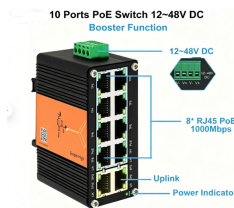

Shop Grainger Canada for quality Cable Ladder & Wire Mesh Trays products. Grainger Canada has been Canada's premiere industrial supplier for over 125 years.