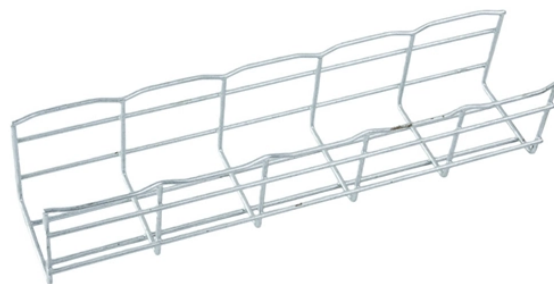

Price list for outdoor lighting distribution boxes