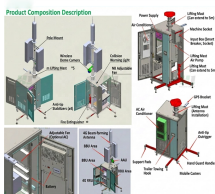

Vertical fiber optic splice closure, also known as dome fiber optic splice closures, are cylindrical or rectangular-shaped enclosures designed for vertical installations.