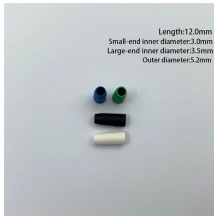

Price of Cylindrical Optical Cable Junction Box

The cabinet has functions of cable termination, as well as fiber distribution, splice, storage and dispatch, it has good performance of resisting the open-air ...