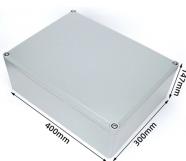

Shop for Circuit Breaker Box Cover at Walmart .  
Save money. Live better.

What''s the cheapest option available within Electrical Panel Covers? Check out our lowest priced option within Electrical Panel Covers, the NEMA 1 20-Space Indoor Load Center Cover and Door ...