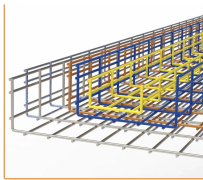

Although we can't match every price reported, we'll use your feedback to ensure that our prices remain competitive. Kable Kontrol's high-quality zinc plated steel cable management tray straight sections ...