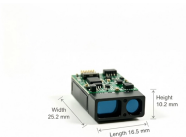

$16.00 / EA Availability: 13 EA Add to Cart
CA1F-24-144-L MP HUSKY CABLE TRAY COVER FOR 24"WIDE FLANGED LOUVERED COVER 12" L
$140.88 / EA Availability: 10 EA Add to Cart