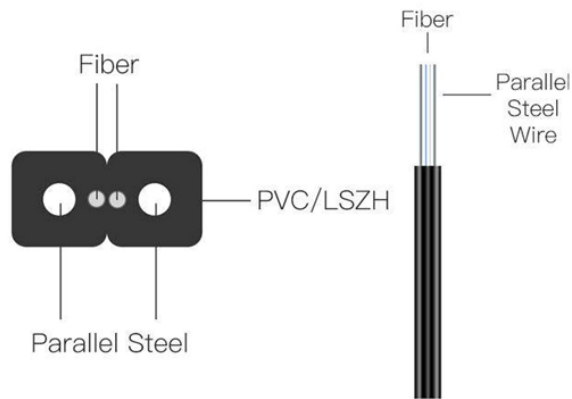

Price of Engineering Electrical Boxes and Distribution Boxes