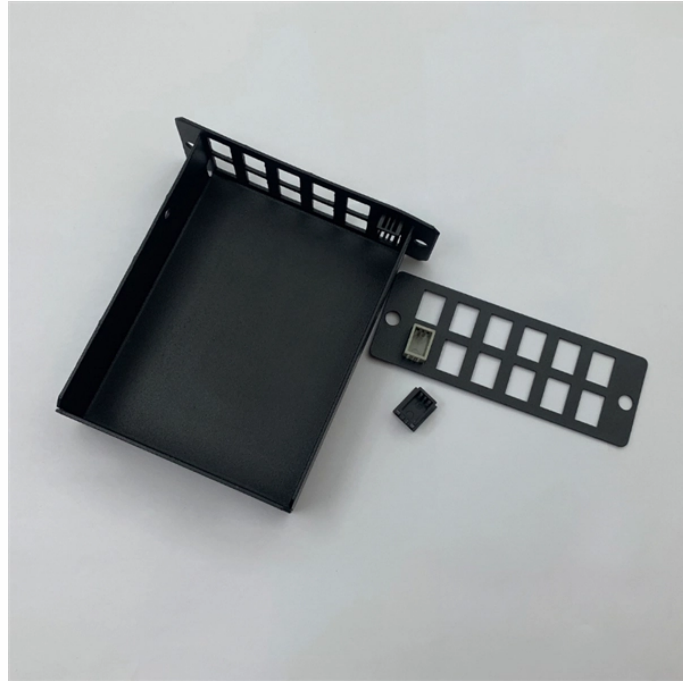

Price of Explosion-proof Factory Distribution Boxes

Price of Explosion-proof Factory Distribution Boxes

The explosion-proof distribution box market is driven by high-risk sectors where flammable gases or dust can exist, requiring equipment that prevents ignition and meets stringent ...

Take control of your electrical safety today with this complete set of customized distribution boxes. Choose an explosion-proof distribution box for reliable power distribution, easier maintenance, and ...

Durable Hexlon Explosion Proof Distribution Boxes and Electrical Enclosures, IECEx and ATEX certified for Zone 1 and Zone 2.

Explosion-Proof Distribution Box Market Segmentations By Application Industrial Applications: Explosion-proof distribution boxes are widely used in industrial settings like oil refineries, chemical ...

Types of Explosion-Proof Power Distribution Boxes
Explosion-proof power distribution boxes come in various designs and materials tailored to specific environmental challenges and operational ...

Our main products include explosion-proof boxes, explosion-proof air conditioners, explosion-proof lights and other series of explosion-proof electrical equipment.