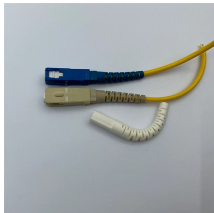

Explosion-proof Distribution Box Total 10 Explosion-proof Distribution Box Products Video Anti-Corrosion Electrical Control Box 6 Holes Aluminum The Explosion-Proof Distribution Box Power Instrument Box ...