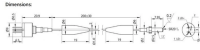

Price of Fiber Optic Cable Steel Wire Rope

Murphy Industrial Products Inc. offers 6x19 fiber core galvanized steel wire rope that meets all performance standards requirements. Order now and get fast delivery across the USA.