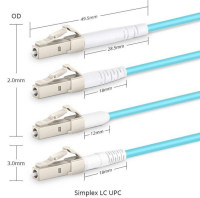

Types of Distribution Boxes in Malaysia A distribution box —commonly known as a DB or electrical panel—is a crucial component in any building's electrical infrastructure. In Malaysia's tropical climate ...