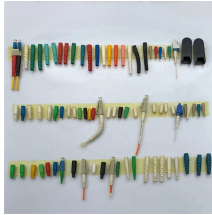

Price of L-shaped cable tray support arms

Price of L-shaped cable tray support arms

Choose from our selection of cable tray supports in a wide range of styles and sizes. Same and Next Day Delivery.

Professional-grade cantilever support arm specifically designed for cable tray ...

Looking for prices? Use for tray support in under floor applications in combination with UFC Clamp or EDF Rail. Use patented locking tabs on FAS L to secure tray without additional hardware. Order ...

Wire Mesh Cable Tray, 60" x 8" x 2", 4", or 18" | Zinc Plated Steel Cable Management Rack, Adjustable Cable Basket for Network, AV, Fiber Optic, Garage & Office Use (2Pcs)

Product Size (Wide) - 4" & 6" Used for installing cable trays Kable Kontrol® Cable Tray L-Shaped Wall Bracket is used to install cable trays to the wall.

Cablofil's Wiremesh Cable Tray concept is based on performance, safety, and economy. These three qualities make the Cablofil Wiremesh Cable Tray system preferred by installers.

High-quality galvanized cable tray brackets for industrial cable management. Available at about \$0.6 per unit, with a minimum order of 1 piece. Ideal for wholesale and resale.