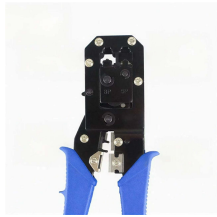

Discover outdoor fiber optic cable connector boxes with IP65/IP68 waterproof ratings, ABS/PC material, and SC/LC adapters for reliable FTTH network connections.

8 port FTTH Fiber Distribution Box-/FAT/OTB/FTB Price For Sale and Specifications in a Producer, Manufacturer, Wholesaler

This plastic outdoor fiber optic terminal box has a latching top for easy access and comes loaded with a SC/APC simplex adapters. It is used to interconnect fiber splices and terminated fiber cables and is ...

The fiber optic junction box is waterproof and suits indoor and outdoor wall mount or pole mount applications, it is widely used in residential, business buildings, and villas. This fiber optic termination ...