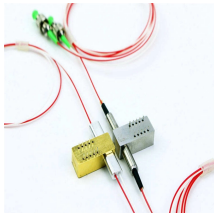

Cable trays and baskets are designed to help support and route cable bundles in an organized manner along ceilings or walls. Shop for cable tray systems now.

The smooth wire mesh is made from zinc plated steel which prevents corrosion and abrasion to the cable during installation. With an open mesh design, allows air to flow through the tray to keep cable ...

Hubbell Wiring Device-Kellems HBT0204 Overhead Straight Section Wire Basket Tray, 45 ft-lb Capacity, 12 in L x 6 in W, Steel MFG Part #:HBT0204 Call for Pricing Compare

Choose from our selection of wire mesh trays, including over 475 products in a wide range of styles and sizes. Same and Next Day Delivery.

Kable Kontrol's wire mesh cable tray suspends cables and ensure that your important wires and cables are safely organized and out of your way. The design of these cable baskets allows for floor-based, ...

Browse SMC's selection of wire mesh cable trays for your next project today!

From heavy power cable pathways on oil drilling platforms to data center cabling, explore Cablofil® Wire Mesh Cable Tray that's strong yet easy to install.