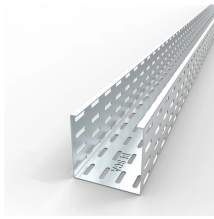

Price of Overhead Cable Mesh Trays

Price of Overhead Cable Mesh Trays

Kable Kontrol''s wire mesh cable tray suspends cables and ensure that your ...

OM3 Fiber Patch Cable Family

Quest WIRE MESH CABLE TRAY at Telexpress Live Store. Electro Zinc Plated, accessories included. Easy to install with customizable lengths. Special shipping instructions apply. Order now!

Cable trays and baskets are designed to help support and route cable bundles in an organized manner along ceilings or walls. Shop for cable tray systems now.

The smooth wire mesh is made from zinc plated steel which prevents corrosion and abrasion to the cable during installation. With an open mesh design, allows air to flow through the tray to keep cable ...

Hubbell Wiring Device-Kellems HBT0204 Overhead Straight Section Wire Basket Tray, 45 ft-lb Capacity, 12 in L x 6 in W, Steel MFG Part #:HBT0204 Call for Pricing Compare

Choose from our selection of wire mesh trays, including over 475 products in a wide range of styles and sizes. Same and Next Day Delivery.

Browse SMC's selection of wire mesh cable trays for your next project today!

From heavy power cable pathways on oil drilling platforms to data center cabling, explore Cablofil® Wire Mesh Cable Tray that's strong yet easy to install.