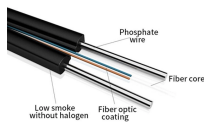

Price of Overhead Cable Mesh Trays

Price of Overhead Cable Mesh Trays

Kable Kontrol''s wire mesh cable tray suspends cables and ensure that your ...

OM3 Fiber Patch Cable Family

Quest WIRE MESH CABLE TRAY at Telexpress Live Store. Electro Zinc Plated, accessories included. Easy to install with customizable lengths. Special shipping instructions apply. Order now!

Cable trays and baskets are designed to help support and route cable bundles in an organized manner along ceilings or walls. Shop for cable tray systems now.

The smooth wire mesh is made from zinc plated steel which prevents corrosion and abrasion to the cable during installation. With an open mesh design, allows air to flow through the tray to keep cable ...

Hubbell Wiring Device-Kellems HBT0204 Overhead Straight Section Wire Basket Tray, 45 ft-lb Capacity, 12 in L x 6 in W, Steel MFG Part #:HBT0204 Call for Pricing Compare

Choose from our selection of wire mesh trays, including over 475 products in a wide range of styles and sizes. Same and Next Day Delivery.

Browse SMC's selection of wire mesh cable trays for your next project today!

From heavy power cable pathways on oil drilling platforms to data center cabling, explore Cablofil® Wire Mesh Cable Tray that's strong yet easy to install.