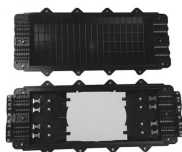

Cable trays and baskets are designed to help support and route cable bundles in an organized manner along ceilings or walls. Shop for cable tray systems now.

The smooth wire mesh is made from zinc plated steel which prevents corrosion and abrasion to the cable during installation. With an open mesh design, allows air to flow through the tray to keep cable ...

Hubbell Wiring Device-Kellems HBT0204 Overhead Straight Section Wire Basket Tray, 45 ft-lb Capacity, 12 in L x 6 in W, Steel MFG Part #:HBT0204 Call for Pricing Compare

Choose from our selection of wire mesh trays, including over 475 products in a wide range of styles and sizes. Same and Next Day Delivery.

Kable Kontrol's wire mesh cable tray suspends cables and ensure that your important wires and cables are safely organized and out of your way. The design of these cable baskets allows for floor-based, ...

Browse SMC's selection of wire mesh cable trays for your next project today!

From heavy power cable pathways on oil drilling platforms to data center cabling, explore Cablofil® Wire Mesh Cable Tray that's strong yet easy to install.