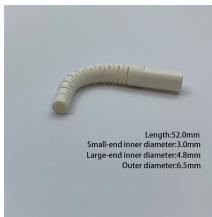

Email us with any questions or inquiries or use our contact data. We would be happy to answer your questions. Subject : 30KW time control distribution box