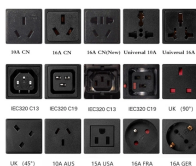

Shop the FIBERHOME 4-port SC single-mode wall-mounted terminal box with full configuration. Durable, preloaded with adapters, ideal for FTTH and indoor fiber network setups.