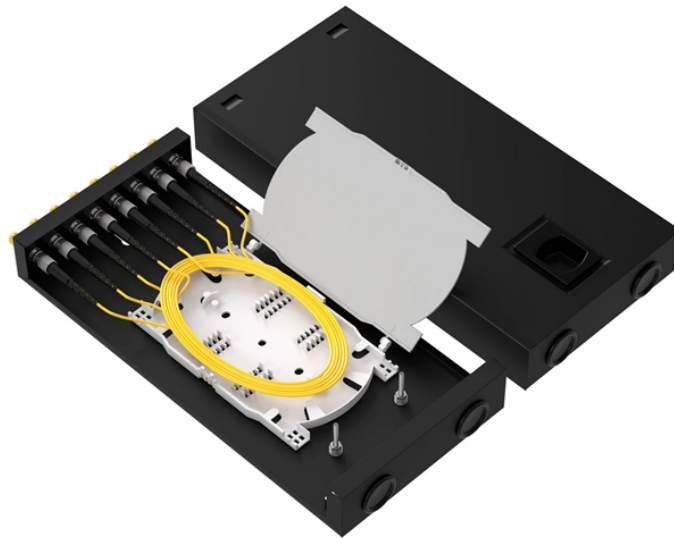

Price of cable tray vertical support machine

Price of cable tray vertical support machine

The Galvanized Cable Tray Ladder is a lightweight, durable solution designed to organize and support cables in industrial, commercial, and telecom installations.

They come in 6 different sizes to complement our range of premium server cabinets, and you can mount one or two on either side of the cabinet. For wider trays (150 mm - 300 mm) or different heights, ...

Cable trays and baskets are designed to help support and route cable bundles in an organized manner along ceilings or walls. Shop for cable tray systems now.

Cable tray manufacturing machine for wholesale, ideal for large-scale production. Average price around \$42k, order as few as 1 unit. Automatic perforated type cable tray roll forming machine, available in ...

Ensure your cable tray solution is designed for your application, with our vast range of ladder tray fittings. Choose from the following: Horizontal elbows, Vertical elbows, Tees, Reducers, Cross ...

Find reliable vertical cable tray supports with fire resistance, corrosion protection, and adjustable mounting. Click to explore top-rated options for industrial and office cable management.