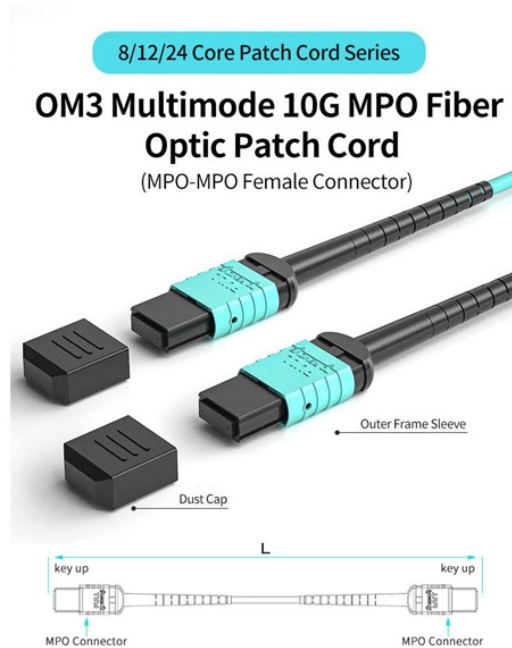

Price of cable trays made of channel steel

Price of cable trays made of channel steel

In Stock Online Quick buy More Info Thomas and Betts Superstrut® AP232-SQ Post Base, Square Recess Channel Position, Steel MPN # AP232-SQ \$30.6749 / EA In Stock Online Quick buy

Our standard and budget-friendly cable and wire tray system comes in four different widths (4", 6", 8", 12") at a 2" depth and 9.84" (3m) length with a wire thickness of 0.197".

Choose from our selection of cable trays, including over 850 products in a wide range of styles and sizes. Same and Next Day Delivery.