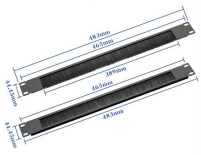

CEP's Portable Power Distribution Centers (Temporary Power Boxes) are engineered utilizing the latest in GFCI technology. They are listed to UL 1640 standards for portable power distribution and ...

1 KVA Portable Power Distribution Spiderbox - 230V to 24V 1-Phase - (2) 332R6W Outlets, 10" 12/3 SOOW Cord w/ 316P6W Plug, Powder Coated Steel, NEMA 3R \$12495.08