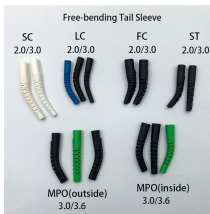

## Price of fiber optic cable splice protection box in Slovenia

Splice boxes, also known as fiber optic splice enclosures or fiber splice closures, are essential components in fiber optic networks. Their primary function is to protect and manage the spliced fiber ...

Splice enclosure Fibre optic ... Fully customizable product We will need you to indicate the connectors you need in this type of product and we will return a graphic view and price.

The ABS 1x1 Splice Box is a compact, lightweight, and easy-to-use enclosure designed to protect fiber optic splices in aerial, duct, and buried applications. It is made of high-impact ABS plastic and is ...

This fiber optic splice box is an outdoor fiber optic splice closure used to protect the twisting and joining (splicing) of fiber optic cables. These splice boxes are not made for in-house, off-the-shelf cabling ...

Fibre Splice Tray & Protection Sleeves ensure 100% protection & cable management for fusion and mechanical splicing, holding up to 6, 12, 24 single/ribbon Fibres.

Our splice boxes are used to securely connect and distribute fibre optic cables by protecting spliced glass fibres from external influences. They also enable easy maintenance and repair of the fibre optic ...