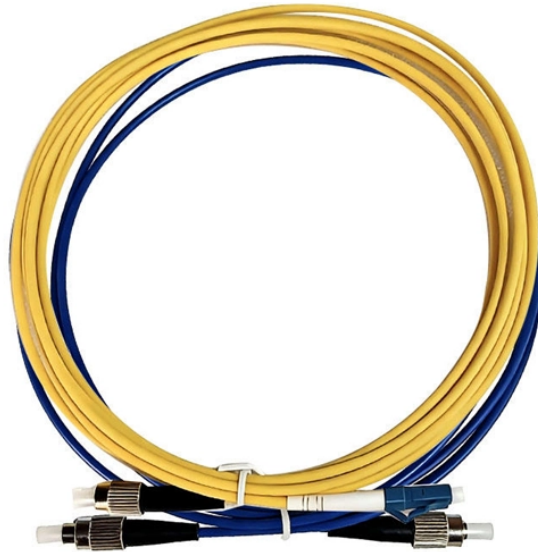

Price of galvanized cable tray support arms in Ecuador

Price of galvanized cable tray support arms in Ecuador

In a building or industrial facility, a cable tray is a structural system created to hold and arrange different kinds of electrical cables and wires. It is made up of a network of connected metallic or non-metallic ...

Cable Support Systems are well designed to provide necessary support for cable trays, cable ladders and trunkings. Cable supports are manufactured according to common standards from high quality ...

Galvanised Cable Tray is often a cost-effective solution compared to other materials. It is relatively affordable, especially when considering its durability and long lifespan.

Grapas para cable, cáncamos, grilletes tipo lira en todos los modelos con factor 6:1 de alta calidad con CE. Contamos con polipastos en 1TON-2TON-3TON-5TON-10TON tipo tambor, de palanca, ...

Cable tray are used in wiring of buildings to support electrical cables and wires that are used to distribute power, controls and communication. The cable tray are for hot dip galvanized ...

What are Galvanized Cable Trays? They are a type of cable support system manufactured from steel sheets coated with a zinc layer through a hot-dip galvanization process. This zinc coating provides ...