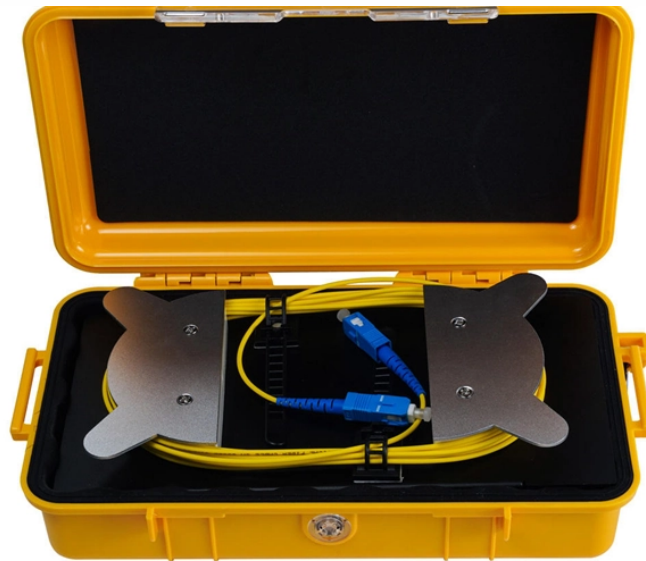

Price of high-precision junction boxes for railway transportation in Kyrgyzstan

Overview

Average import price for junction boxes under Sub Chapter 8536 was \$2. Please use filters at the bottom of the page to view and select unit type. Leveraging extensive application expertise, we deliver customized jumper cable assemblies designed to meet a wide range of rail and transportation requirements worldwide. Features Searching. In the realm of electrical equipment and supplies, high precision junction box play a crucial role in protecting sensitive electronics and instruments. Key solutions: Trackside signaling and barrier control Power & lighting distribution Vandal-proof station. With digitalization, Siemens Mobility is enabling mobility operators worldwide to make infrastructure intelligent, increase value sustainably over the entire lifecycle, enhance passenger experience and availability. This growth is fueled by a shift toward smarter, more resilient electrical protection systems. Understanding current trends is key for B2B procurement decisions.

Looking for a precision junction box with IP65/IP67 protection? Discover customizable, durable options from verified suppliers. Click to explore top-rated products and find the perfect fit for your electrical ...

We design and manufacture custom electrical enclosures for the railway and tunnel sector, ensuring safety, reliability and long-term performance in the harshest environments.

Junction boxes from häwa offer protection classes of IP65 and IP66, as well as UL approvals and a wide range of dimensions. The junction boxes are made from high quality sheet steel or stainless steel.