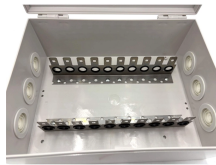

FS FHD/FHZ series fiber enclosures (wall mount/rack mount) provide versatility and flexibility with a fully modular solution for a variety of fiber optic patching, terminating and splicing.

Patch Cords Online 48-Port Fiber Patch Panel - Wall Mount, Dual Door, High-Density \$184.99 Out of stock

ShowMeCable offers a wide variety of wall mounted fiber optic enclosures, including indoor, outdoor rated, plastic or metal. Applications include: FTTH, FTTB, FTTC, Telecommunication Network, ...

Wall Mount Fiber Patch Panel, NEMA 12 Rated, Holds 4 Adapter Panels (2 Blanks Included) and 24 Splices, Up to 24 Ports. Fiber optic Wall Mount Cabinets (WTC) provide a solid foundation for any ...