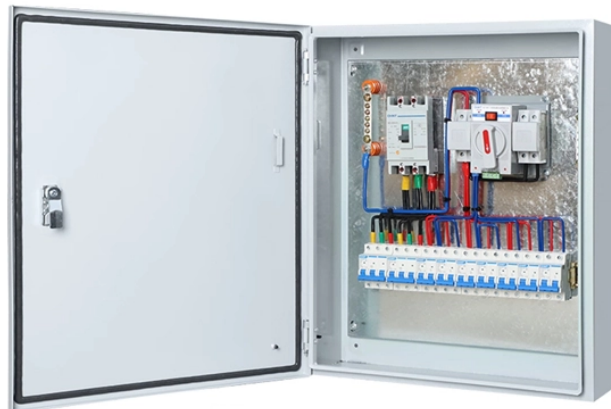

Price of side cuts for cable trays

Price of side cuts for cable trays

Cable ladder trays have side rails with rungs that allow cable to enter and exit at any point along the span. Wire mesh cable trays are lined with wire mesh and may be cut or bent to accommodate ...

Tackle a variety of cutting needs with versatile wire cutters. Ideal for crafts, floral arrangements, electronics, and beyond.

Vertical Down Fitting, For Dropping Cables From The End Or The Side Of Cable Tray, 8-Inch Dropout Width, Zinc-Plated Steel. Category: Cable Tray Drop Outs. Wire Basket Cable Tray, 8 Inch Wide x 2 ...

Refers to the approximate height of a cable tray used for specifying. Selecting a specific height will show cable trays with that height, as well as cable tray accessories compatible with that height.

Please click the appropriate link below to view the catalog section as a PDF.

Cable trays and baskets are designed to help support and route cable bundles in an organized manner along ceilings or walls. Shop for cable tray systems now.