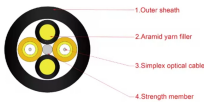

Procurement of 96-core optical cable junction boxes

Procurement of 96-core optical cable junction boxes

Fiber Optic Splice Closures are used for the protective connection of two or multiple optical cables and optic fiber distribution is one of the most commonly used equipment for user access points. Used ...

This splice closure integrates distribution and splitting in one, can realize the direct fusion and branching of the optical cable, and is suitable for the wiring connection in the optical communication equipment.