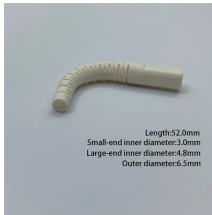

OMC provides fiber optic terminal box solutions. The FTBs it produces help achieve orderly wiring, secure connections, and improve network stability in modern systems.