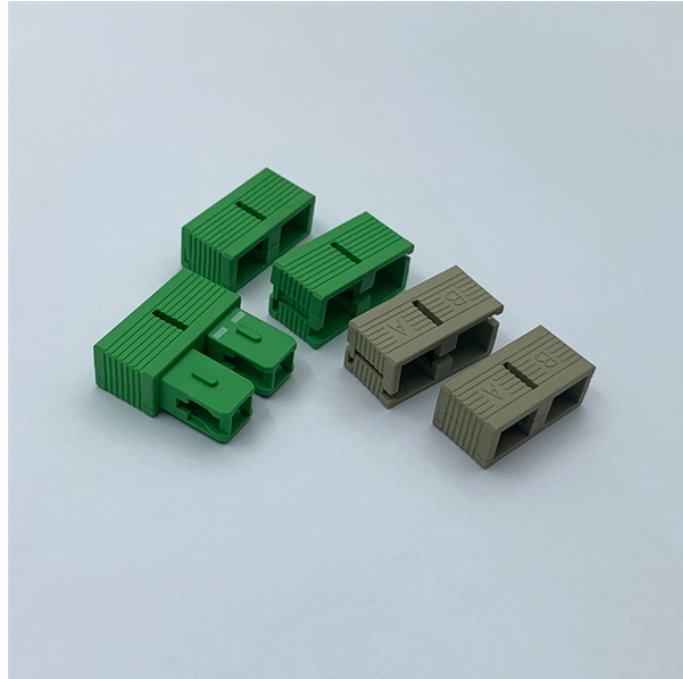

Professional Fiber Optic Terminal Box Supplier

Professional Fiber Optic Terminal Box Supplier

The fiber optic terminal box is designed for FTTx applications, accommodating at least 4-16 users. It provides ample space for splicing, splitting, storage, and cable management. Suitable for both indoor ...

FTTH Full solution box include st connectors, pigtail and box.

OTRANS is a leading fiber optic terminal box factory. We supply TBA & TBS series wall-mounted boxes for FTTx networks. Request a fast quote and technical datasheet today!

As a professional fiber termination box manufacturer, we produce terminal boxes made of high-quality, waterproof, and UV-resistant materials to ensure reliable optical fiber connections for users.

Explore reliable FTTH terminal boxes for secure fiber termination and distribution. Wall-mounted design, robust build, for home and industrial optical networks.

As a professional fiber optical terminal box manufacturer, UnitekFiber provides fiber terminal boxes with various waterproof levels, up to IP68; and provides a variety of options from 2 ports to 48 ports.