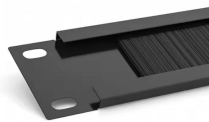

GDR Telecom Site Energy Systems

Professional JDG cable trays

Professional JDG cable trays

It is designed for mechanical support and strain relief in long runs of cable and creates a smooth gradual bend for cable. Rail and stringer material is 16 ga steel tubing.

Over the past 55+ years, MP Husky US Cable Tray has engineered and manufactured the most reliable, highest quality, cost effective and innovative cable trays systems available.

A. Test cable trays to ensure electrical continuity of bonding and grounding connections, and to demonstrate compliance with specified maximum grounding resistance.

ABB designs and manufactures cable tray systems, including perforated tray, cable ladder, channel tray and strut (metal framing), directly from production facilities in Canada and Saudi Arabia.

Compare solid, perforated and ladder trays, choose materials & finishes, and match fittings plus accessories for complete installations. Request drawings & a quote.

At Shelden, we provide ladder cable trays, perforated trays, wire mesh trays, solid bottom trays, and channel trays to meet various installation requirements. Whether you need a heavy-duty industrial ...