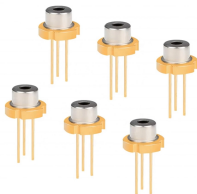

Protective Distribution Box Switch

Simplex SC UPC

Protective Distribution Box Switch

Whether you're resetting a tripped circuit breaker by simply flipping the switch in the breaker box back to the on position or replacing an entire breaker, you must follow all electrical codes and practice safety ...

The company specializes in the production of miniature circuit breakers, SPDs, fuses, solar connectors, cable connectors, distribution boxes and combiner boxes, and has CE, TUV, IEC and ISO9001 ...

These boxes offer ample wiring space and boast an IP65 protection level, making them ideal for various indoor and outdoor applications. Available in 7 different specifications [4 to 39 positions], they are ...

The entire shell of the plastic junction distribution box is insulated design, and the surface is a transparent gray cover. You can observe the switch status without opening the switch.

When the main power supply fails or fails, the main power supply can be switched to the backup power supply through the transfer switch. On the market, there are manual transfer switches ...