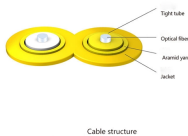

Heavy duty cable trays and cable ladders are manufactured from pre-galvanized, electro-galvanized, or hot-dipped galvanized sheet metal, designed to meet ideal environmental working conditions for ...