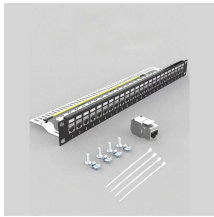

There are a large number of cable tray fittings that are made compatible with each type of tray. These fittings help in maintaining support of the cable tray system. Shop Graybar's collection of cable tray ...