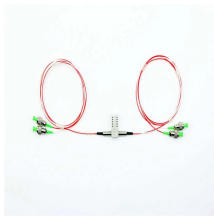

Rugged Cope Trof HDGAF tray for rigid, safe cable support in various indoor setups.