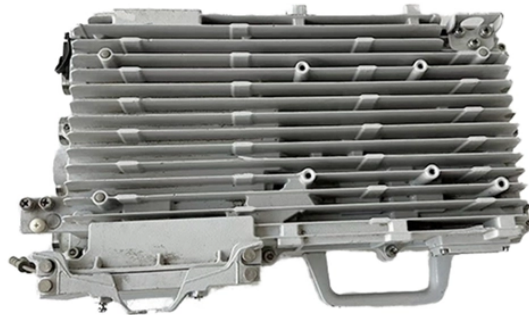

Purifier Power Distribution Box

Purifier Power Distribution Box

Shop DigiKey's large in-stock selection of Power Distribution. View inventory, pricing and order now for same day shipping!

The Beetle Box Green is a spider box for distribution of power from a 50A source. It uses the California style twist lock cord for 50-amp input to 125/250-volt outputs.

Wired-In at the electrical distribution panel, it provides robust surge protection, voltage regulation, line conditioning, EMF reduction, harmonics filtration, energy savings through reduced energy ...

The Pure Power Plug-In plugs into any standard 120V outlet to reduce negative harmonics and EMF radiation while increasing efficiency and reducing power costs for common appliances such as ...

Browse power distribution boxes with circuit breaker protection and multiple outlet configurations. Shop durable solutions for construction and emergency use.

Get the power you need with Southwire's high-quality temporary power distribution boxes.

Satic's wire-in PERFECT POWER BOX installs easily at the breaker panel or at point-of-use to filter dirty electricity providing line conditioning, surge protection, phase correction and harmonics reduction for ...