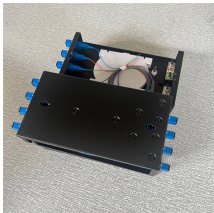

The flexible coupler provides easy installation without measuring and cutting cable tray side rails. Once installed, the coupler allows for electrical continuity, therefore eliminating the requirement for a ...

Explore VIATEC Sheet Steel wire cable tray for superior cable management and ventilation, perfect for environments needing air circulation around cables.

Basor metal cable tray is ideal for the support of power and data cables in commercial and industrial installations. Sections of metal tray are simply interconnected together for quick and easy installation, ...