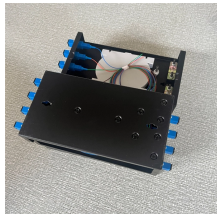

Explore our SFP28 solutions today and discover how our reliable optical modules can enhance your network's speed, capacity, and ROI. Contact ...