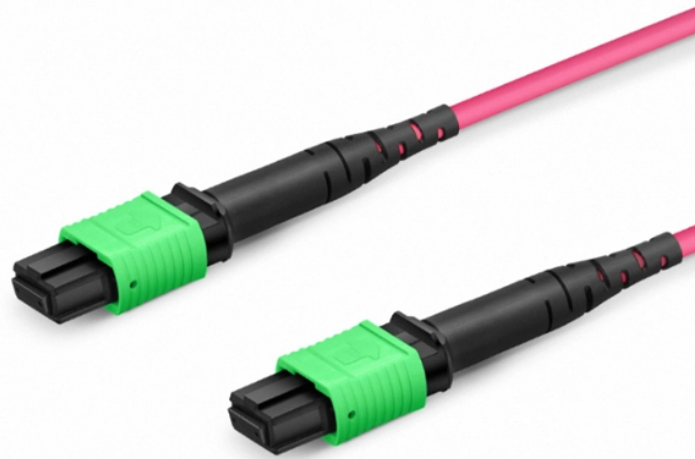

Quantity calculation for complete electrical distribution boxes

Quantity calculation for complete electrical distribution boxes

Calculate electrical box fill volume, conductor allowances, device fill, and grounding conductor requirements. The most accurate box fill calculator for electricians.

Easily calculate electrical box fill per NEC code. Enter wires, devices, clamps & get instant results. Free, fast & accurate Box Fill Calculator online!

The electrical box volume calculation determines the minimum required size of an electrical box based on the number and size of conductors and devices it will contain.