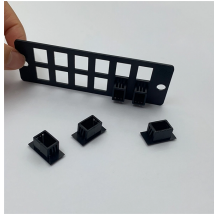

Quickly install support for cable trays

Quickly install support for cable trays

Center hung tray supports allow for quicker and easier cable installation by allowing cables to be deposited into tray systems from each side. There is a maximum load capacity per hanger of 318 kg ...

Find out how you can install cable trays faster and easier with our innovative patented product Hermi® Fast Joint. In the video, you will be able to see a comparison between using Fast Joint...

This document provides details on installing cable trays and their support systems. It includes diagrams showing how to mount cable trays on walls using pre ...

TALON cable cleats feature fast install, UV protection, and strain relief for cable tray systems.

Discover efficient cable tray support structures for optimal cable management. Learn about hanger, wall-mounted, and Unistrut systems for safer installations.