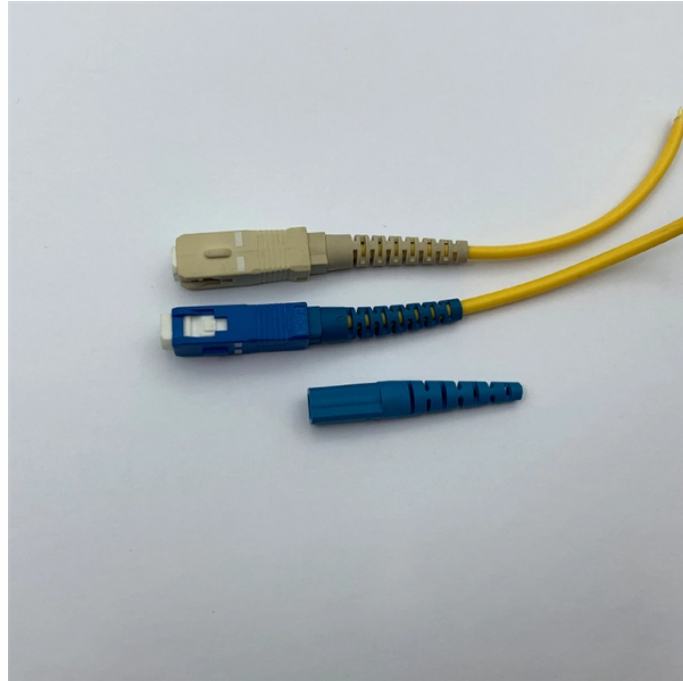

Quickly install support for cable trays

Quickly install support for cable trays

Center hung tray supports allow for quicker and easier cable installation by allowing cables to be deposited into tray systems from each side. There is a maximum load capacity per hanger of 318 kg ...

Find out how you can install cable trays faster and easier with our innovative patented product Hermi® Fast Joint. In the video, you will be able to see a comparison between using Fast Joint...

This document provides details on installing cable trays and their support systems. It includes diagrams showing how to mount cable trays on walls using pre ...

This guide covers the critical steps, from selecting the right electrical cable tray and performing accurate cable fill calculations to managing a safe cable pull through and ensuring all bonding and grounding ...