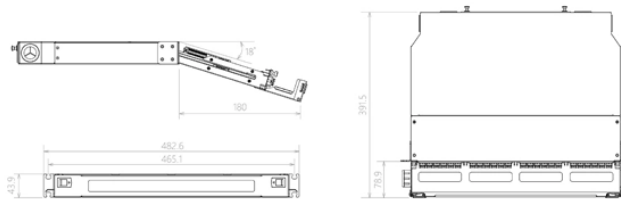

Quotation for 27-circuit distribution box