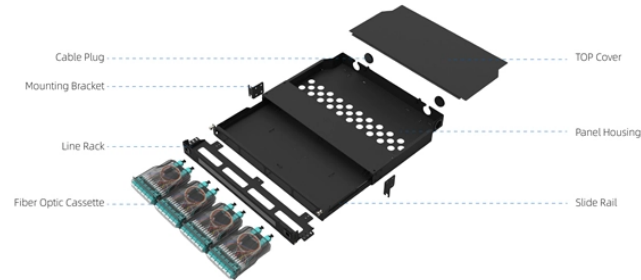

Key dimensions

Quotation for 27-circuit distribution box

Component Diagram