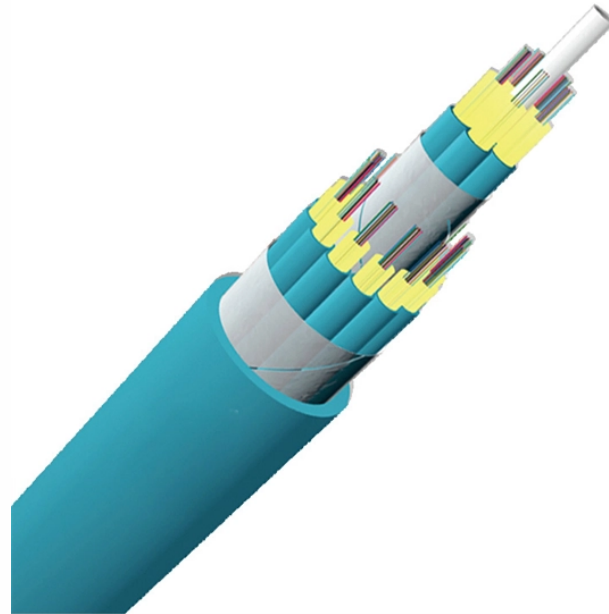

Quote for outdoor electrical distribution boxes in South Sudan

Overview

TendersOnTime, the best online tenders portal, provides latest South Sudan Electrical tenders, RFP, Bids and eprocurement notices from various states and counties in South Sudan. Inside the box is an outdoor high and low voltage distribution cabinet, with advertising light boxes on both sides. How does 6W market outlook report help businesses in making decisions?

Weatherproof distribution boxes with hinged lids, made from Glass Reinforced Polyester. This is for informational purposes only. All online orders will be dispatched from our central warehouse.

The underground box transformer occupies a small area and can replace traditional distribution rooms in residential communities, reducing the construction of distribution rooms and providing significant ...