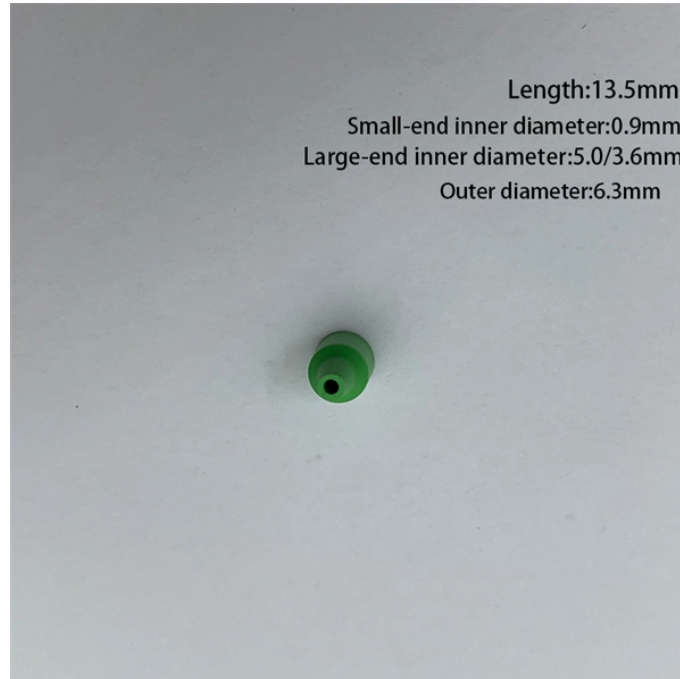

Ranking of 24-core optical fiber splice boxes nationwide

Ranking of 24-core optical fiber splice boxes nationwide

	<p>Fiber Splice Enclosure 24 Core, 1~4 Layer Horizontal Alloy IP68 Fiber Splice Box ...</p>
---	---