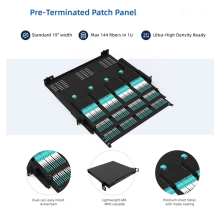

Being one of the trusted Galvanized Cable Tray Exporters and Suppliers in Lithuania, we promise you the timely delivery and after-sale support. Drop us your requirements and speak with our experts to ...

Established in 2001, the company has quickly established itself as a reliable and trusted manufacturer of cable trays, cable ladders, and accessories. Their products are designed to meet international ...