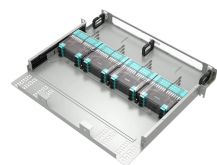

Our cable tray systems are designed to provide robust support and protection for your cables. With various sizes, materials, and configurations available, we offer solutions tailored to your specific ...