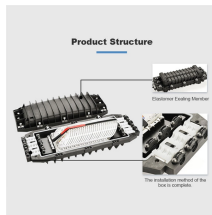

Recommended Singapore-style cable trays

Recommended Singapore-style cable trays

The versatile OBO cable tray systems stand for efficiency, stability and safety. This applies to the screw-on variants as well as the cable trays with the innovative Magic plug connection.

VoltecX offers cable trunkings, trays, ladders, conduits, C-channels and floor distribution solutions for superior construction performance.

Wanco Perforated Steel Cable Trays are constructed using the highest grade of Electro-Galvanised Sheet Steel for Epoxy Powder coating and high grade hot rolled steel for Hot Dipped Galvanised ...

Cable Tray and Ladder, Strut Channel are available in Stainless Steel (SS316L, SS316, SS304), Aluminium, HDG, GI (Galvanised), FRP Material. Certified to IEC 61537 and NEMA VE-1.

We offer a range of cable trays which provide structural and mechanical support systems used to support and organise electrical cables and wirings within buildings, industrial facilities, and other ...

It is used extensively across the building industry for support and protection of lightweight cable. It can be formed into a range of combinations of widths and heights so it is easy to find a size to fit your ...