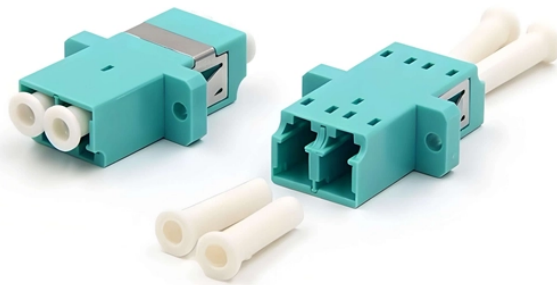

Recommended installation of cable trays in Chad

Recommended installation of cable trays in Chad

Metallic Cable Trays Cable tray may be used as the Equipment Grounding Conductor (EGC) in any installation where qualified persons will service the installed cable tray system. There is no restriction ...