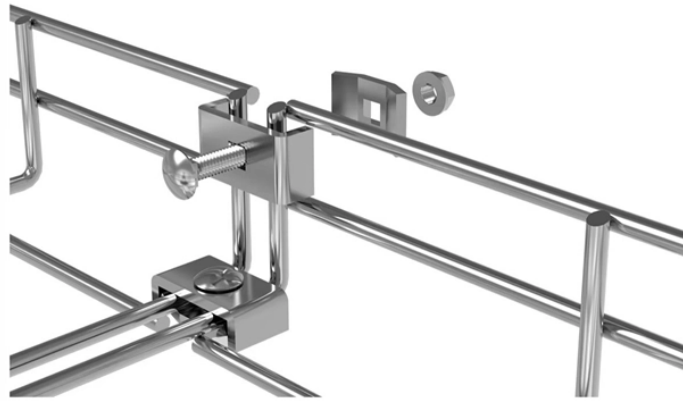

## Rectangular Spot Color Mark Fiber Optic Sensor

## Rectangular Spot Color Mark Fiber Optic Sensor

OPTEX FA provides cost effective color mark sensors.

COLORMARK™ II, 10ms Pulse Stretcher, Green LED, F1 Optical Block. 12-24 VDC polarity protected. Fiberoptic. Maximum Sensing Range is depending on fiber optics.

Print mark color sensor, 9.5 mm detection range, RGB light with rectangular light spot, external Teach-In, Teach-In button, NPN output, PNP output, M12 plug

Color Mark Sensor is often used to detect the spot on a specific color or object, it is compared with non-color standard area to achieve color standard detection, rather than direct measurement of color.

This high-performance color mark photoelectric sensor features a sensing distance of 8-25mm and a 1x5mm rectangular light spot, enabling precise detection of color marks for accurate positioning on ...