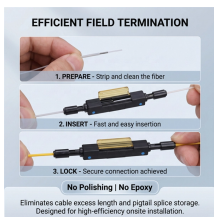

The Turck Banner R55F series fiber-Optic Sensors are designed to provide simplicity of operation and access to tight areas for Color mark (registration) sensing applications.