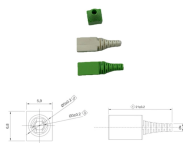

Our products meet the demands for protection relay testing, electrical system simulations, communication protocol analysis, IEC 61850 standard compliance testing, and other essential ...