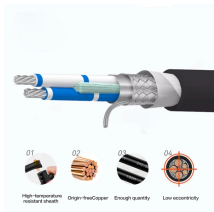

Relay Protection Circuit Inspection Tools

Relay Protection Circuit Inspection Tools

Find product information on Littelfuse relay test equipment for ground fault protection and reliable testing of current and time-delay pickup levels.