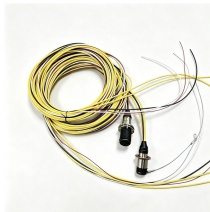

The modification and upgrade services are available for the vast majority of medium-voltage protection relays and provide an opportunity to modify the product functionality or upgrade the product software ...