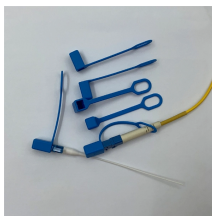

PRiMA relays are ruggedized and specifically designed to be part of large scale electrical fixed installations, where robustness, reliability and compliance with substation norms are paramount.

...