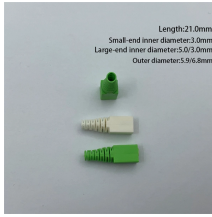

General Description: This 10Gigabit XFP BiDi transceiver is designed to transmit and receive optical data over single mode optical fiber for link length 20km.

The official store for QSFPTEK. We provide compatible optical modules with online shopping function.

Learn QSFP technical specs for 10G to 100G links: key parameters, compatibility checks, and troubleshooting pitfalls to validate PMF-ready deployments.

The QSFP-4X10G-LR-S QSFP+ Optical Transceiver Module is designed for use in 40GBASE Ethernet throughput up to 10km over single mode fiber (SMF) using a wavelength of 1310nm via a MTP/MPO ...