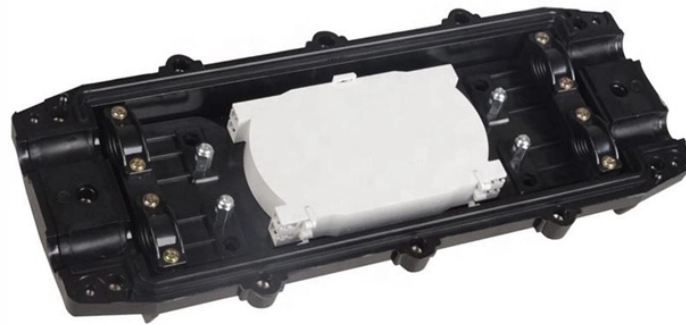

Retail of construction site electrical distribution boxes

Retail of construction site electrical distribution boxes

Adjust quickly as your site evolves with our portable power panels and distribution boxes. Designed for tough construction environments, they're easy to deploy and durable enough to withstand the rigors ...

Choose from our selection of power distribution boxes in a wide range of styles and sizes. Same and Next Day Delivery.

Find Construction site power distribution & circuit protection at Lowe's today. Shop power distribution & circuit protection and a variety of electrical products online at Lowes .